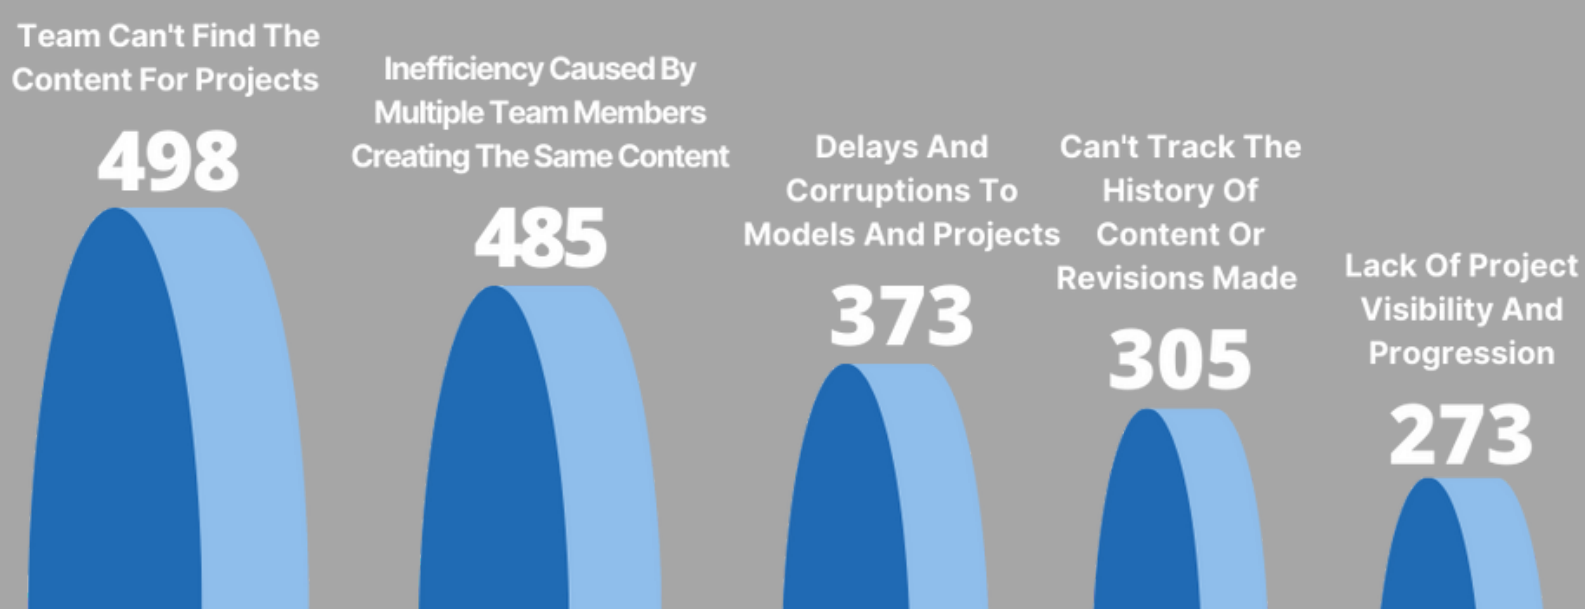

Save Designers 200 Hours a Year with Better BIM Content Management.
Visit us to learn more at UNIFIlabs.com